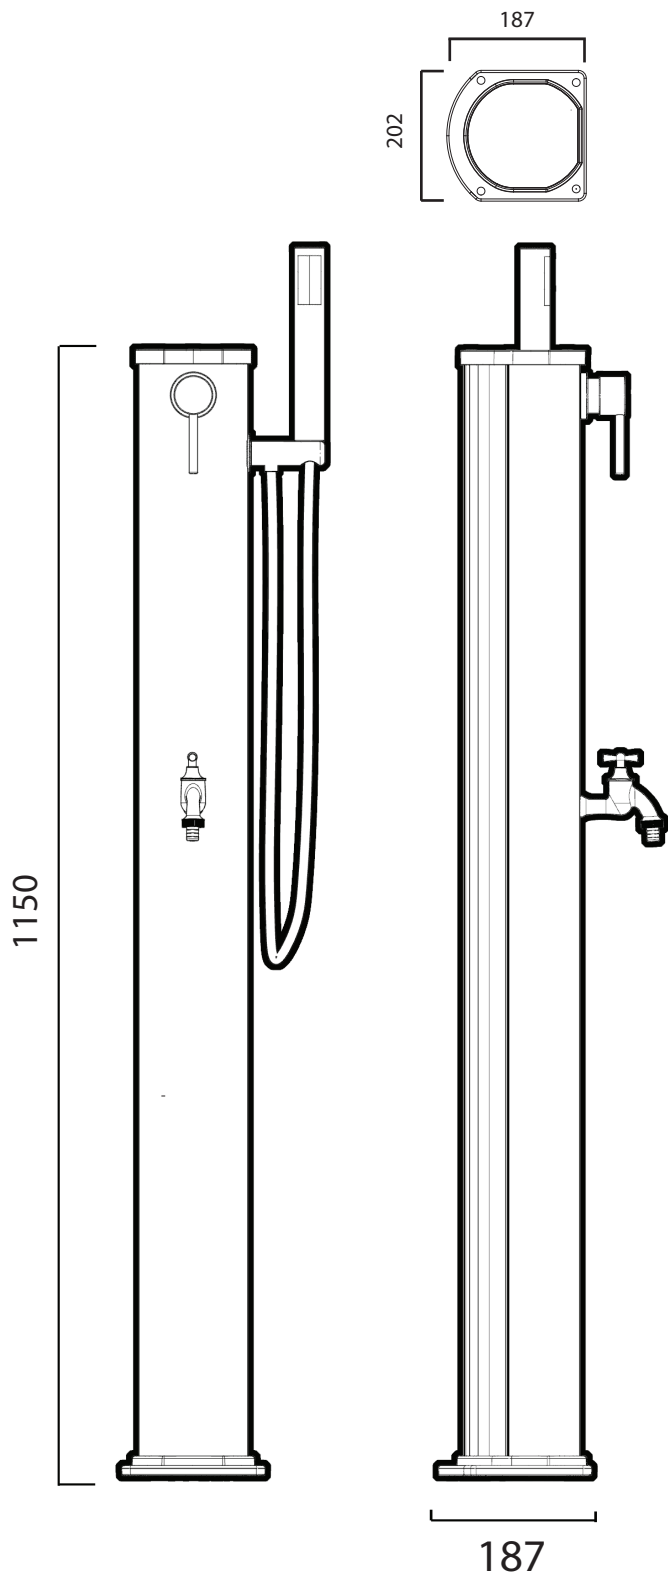

# JOLLY GO 185

DOCCIA TRADIZIONALE / TRADITIONAL SHOWER

ARKEMA  
DESIGN  
MADE IN ITALY

# MISURE / DIMENSIONS

Fissaggio a terra  
Fastening to ground

Alimentazione 1/2'  
Water supply 1/2'

Alimentazione 1/2'  
Water supply 1/2'

MISCELATORE  
MIXER

DOCCINO MOBILE  
HAND SHOWER

RUBINETTO PORTAGOMME  
GARDEN TAP