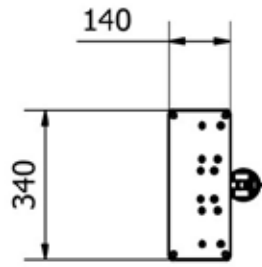

DADA S

DOCCIA TRADIZIONALE / TRADITIONAL SHOWERS

ARKEMA
DESIGN
MADE IN ITALY

MISURE / DIMENSIONS

Fissaggio a terra
Fastening to ground

Alimentazione idraulica 1/2'
Water supply 1/2'

COD. D405

COD. D425