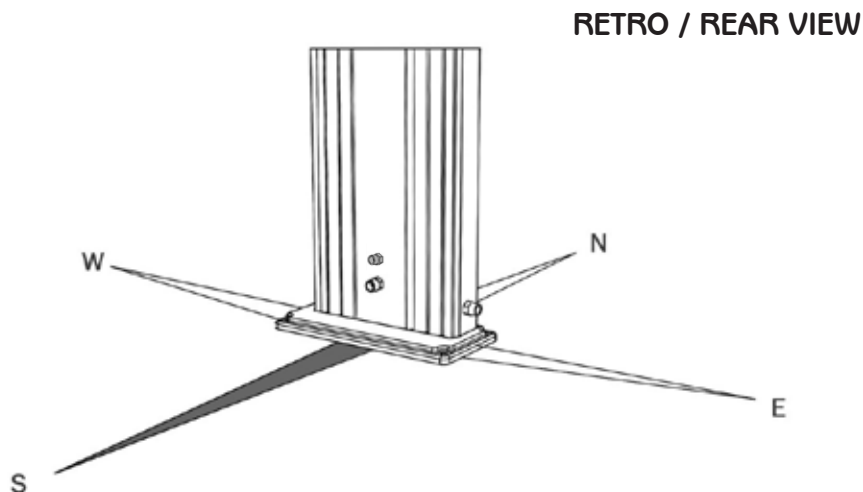

DESCRIZIONE

Struttura realizzata in alluminio nei colori a catalogo

Tutte le docce sono dotate di sistemi di fissaggio.

Materiale garantito anticorrosione

Garanzia di 2 anni su difetti di produzione

Resi franco fabbrica

DESCRIPTION

Structure made of aluminum available in the colours in the catalogue

All showers are equipped with a fastening system.

This material is guaranteed against corrosion.

Two-year-warranty for manufacturing defects

Ex-works returns

Le informazioni sono puramente indicative e non vincolanti.

L'azienda si riserva la facoltà di modificare in qualunque momento e senza preavviso alcuno, le caratteristiche tecniche e dimensionali nel presente manuale, al fine di migliorare il prodotto senza pregiudicarne le caratteristiche essenziali.

Alcuni accessori presenti nelle immagini non sono prodotti dalla ditta e possono subire variazioni.

This information is purely indicative and not binding.

Our company reserves the right to change the technical specifications and dimensions contained in this manual, at any time without notice, in order to improve the product without affecting the basic features

Some accessories shown in the pictures are not produced by our company and are subject to variations.