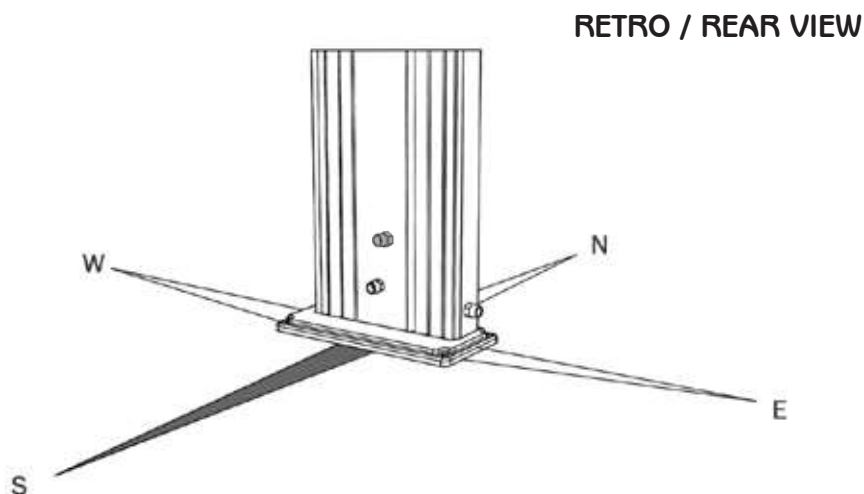

DESCRIZIONE

Struttura realizzata in alluminio nei colori a catalogo

Tutte le docce sono dotate di sistemi di fissaggio.

Materiale garantito anticorrosione

Garanzia di 2 anni su difetti di produzione

Resi franco fabbrica

DESCRIPTION

Structure made of aluminum available in the colours in the catalogue

All showers are equipped with a fastening system.

This material is guaranteed against corrosion.

Two-year-warranty for manufacturing defects

Ex-works returns

Le informazioni sono puramente indicative e non vincolanti.

L'azienda si riserva la facoltà di modificare in qualunque momento e senza preavviso alcuno, le caratteristiche tecniche e dimensionali nel presente manuale, al fine di migliorare il prodotto senza pregiudicare le caratteristiche essenziali.

Alcuni accessori presenti nelle immagini non sono prodotti dalla ditta e possono subire variazioni.

This information is purely indicative and not binding.

Our company reserves the right to change the technical specifications and dimensions contained in this manual, at any time without notice, in order to improve the product without affecting the basic features

Some accessories shown in the pictures are not produced by our company and are subject to variations.