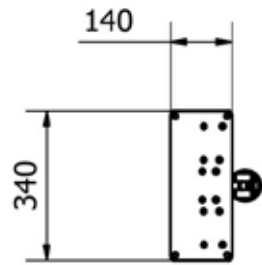

DADA S - TopLine

DOCCIA TRADIZIONALE / TRADITIONAL SHOWER

ARKEMA
DESIGN
MADE IN ITALY

MISURE / DIMENSIONS

Fissaggio a terra
Fastening to ground

Alimentazione idraulica 1/2'
Water supply 1/2'

COD. D445 - TL

COD. D455 - TL