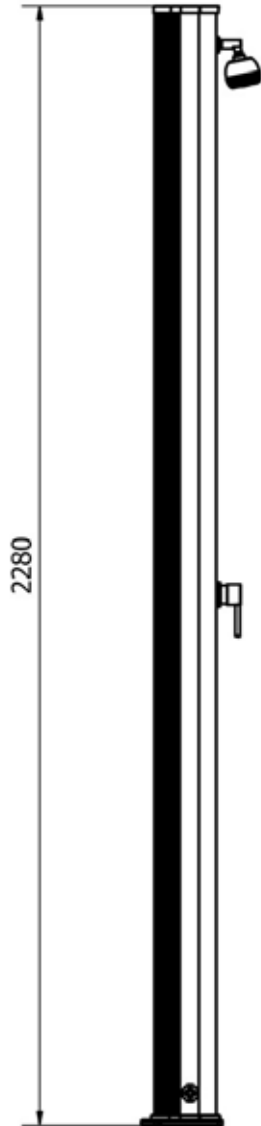

JOLLY S

DOCCIA TRADIZIONALE / TRADITIONAL SHOWER

MISURE / DIMENSIONS

COD. A605

COD. A625

COD. A636

COD. A665

DESCRIZIONE

DESCRIPTION

Structure made of aluminum available in the colours in the catalogue

All showers are equipped with a fastening system.

This material is guaranteed against corrosion.

Two-year-warranty for manufacturing defects